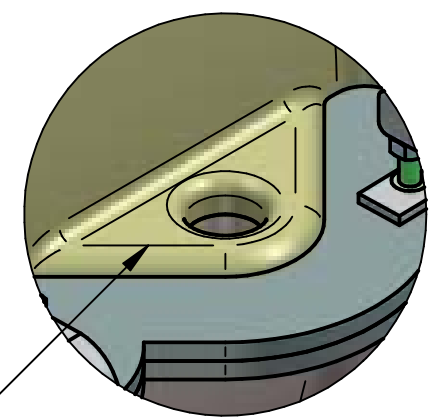

DETAIL VIEW A

DETAIL VIEW B

DETAIL VIEW C

DETAIL VIEW D

Weight: 383,98 kg | 2500 Horizontal Mold