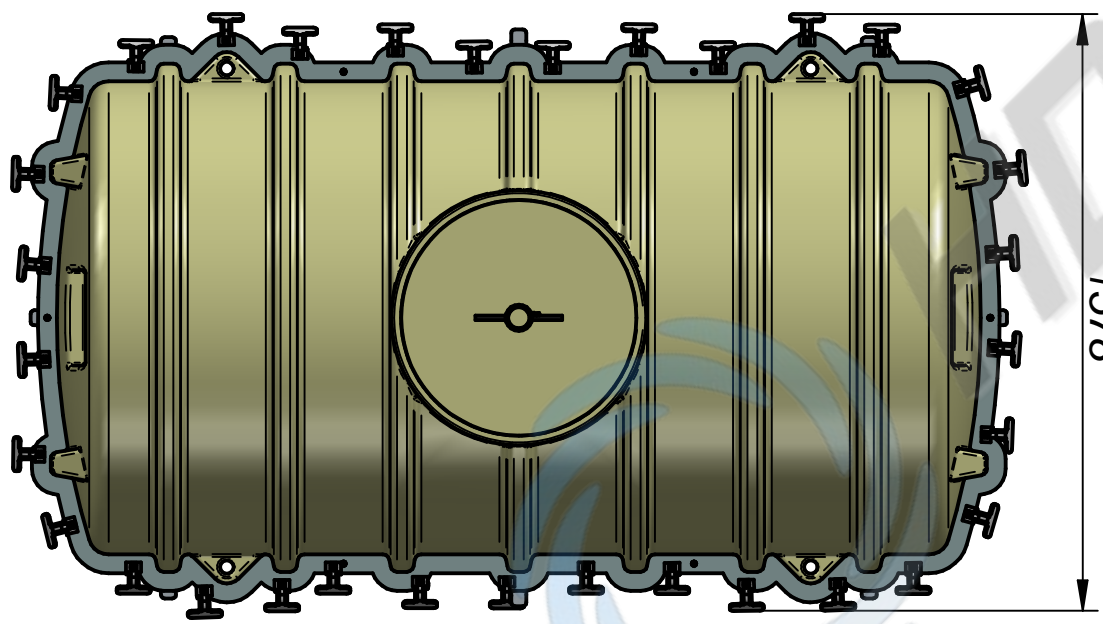

DETAIL VIEW A

DETAIL VIEW B

DETAIL VIEW C

DETAIL VIEW D

Weight: 383,98 kg | 2500 Horizontal Mold