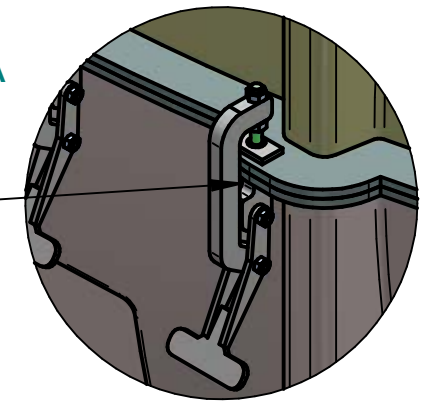

DETAIL VIEW A

DETAIL VIEW B

DETAIL VIEW C

DETAIL VIEW D

Weight: 383,98 kg | 2500 Horizontal Mold