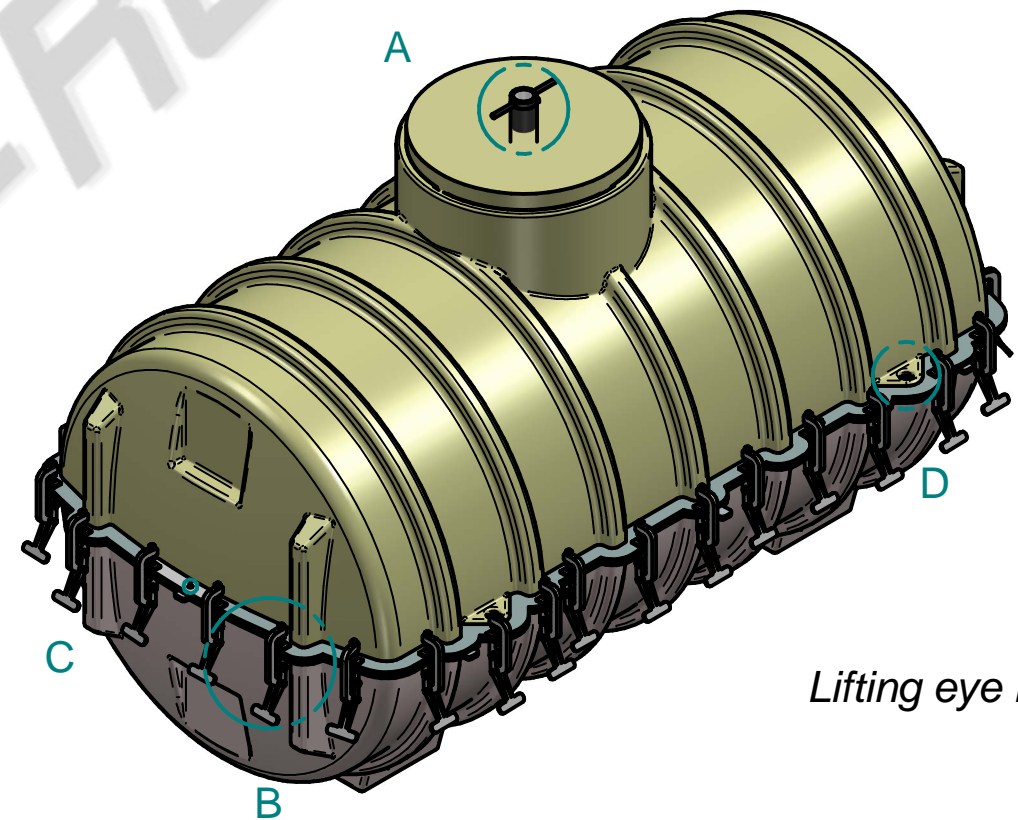

DETAIL VIEW A

DETAIL VIEW B

DETAIL VIEW C

DETAIL VIEW D

Weight: 383,98 kg | 2500 Horizontal Mold